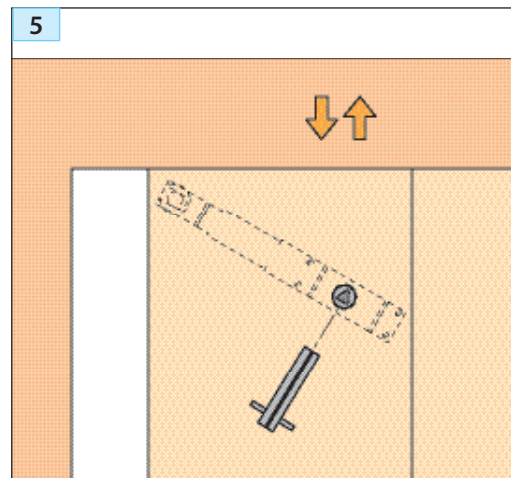

New installation and Renovation

WIRING:
- 3 wires (inverse contact):
black (commun), **grey** (no) **blue** (Nf)