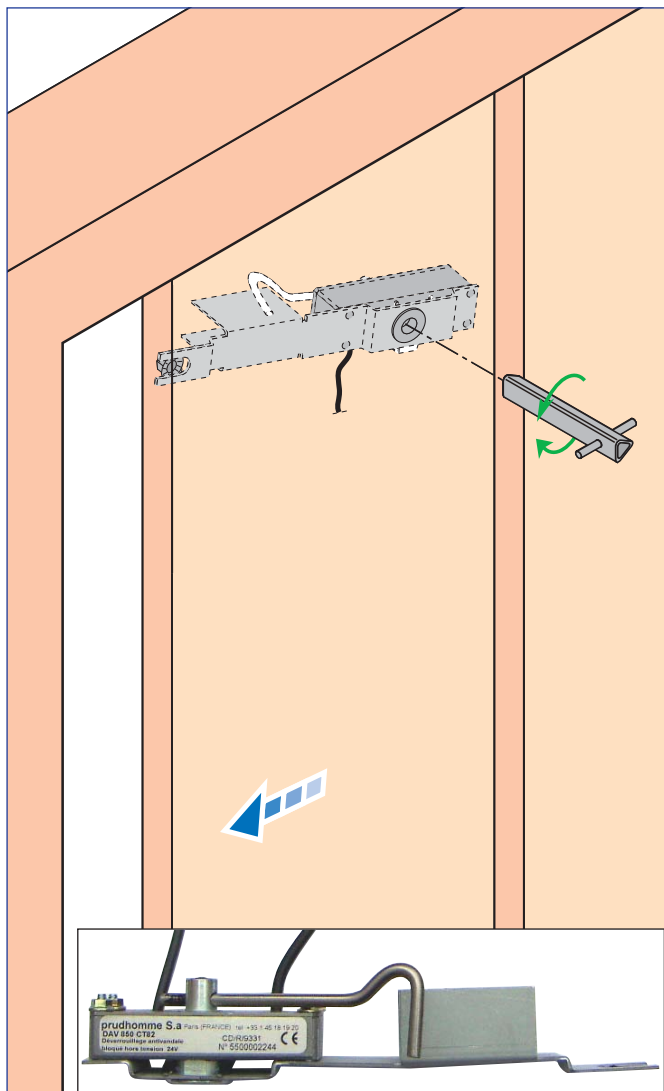

Opening detector door by unlocking key For sliding automatic doors (side CT82 or central CT83)

Supplies :

Set DEX CT82-CT83 + screws

Optional :

PLEASE, BEFORE INSTALLATION, READ IT CAREFULLY.

prudhomme S.a

Matériel spécifique pour ascenseurs - specific parts and components for elevators

Ind. A du 19/12/2011

NI

NI-A Document non contractuel, sans réserve de modification - Reproduction interdite.

Opening detector door by unlocking key
For sliding automatic doors (side CT82 or central CT83)