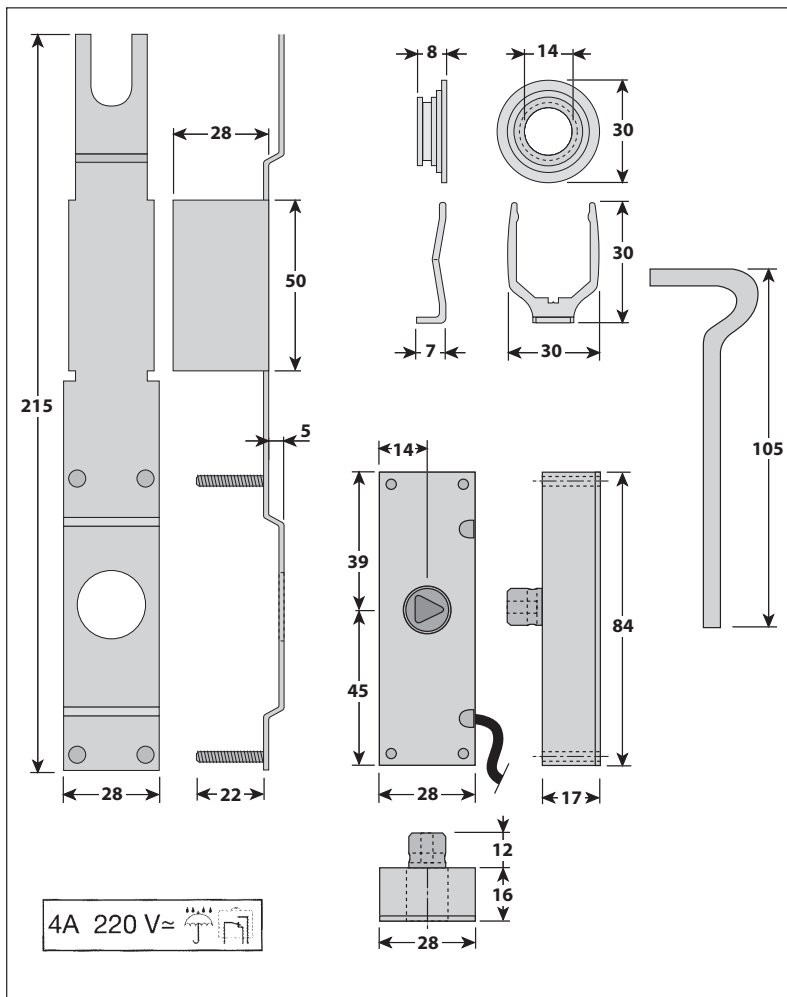

Opening detector door by unlocking key
For sliding automatic doors (side CT82 or central CT83)