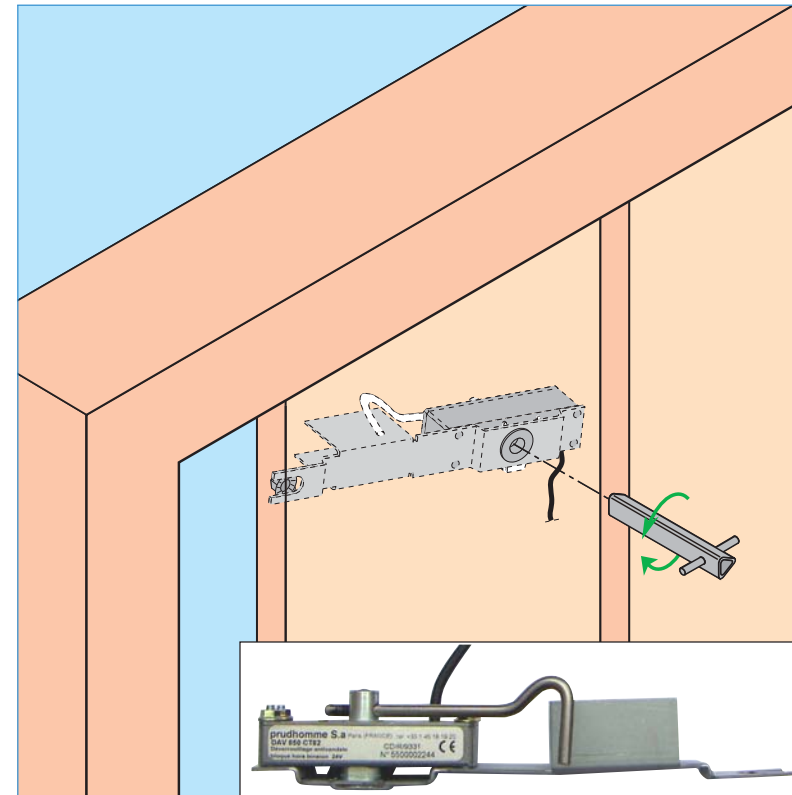

Opening detector door by unlocking key For sliding automatic doors (side CT82 or central CT83)

Supplies :

Set DEX CT82-CT83 + screws

Optional :

PLEASE, BEFORE INSTALLATION, READ IT CAREFULLY.

prudhomme S.a